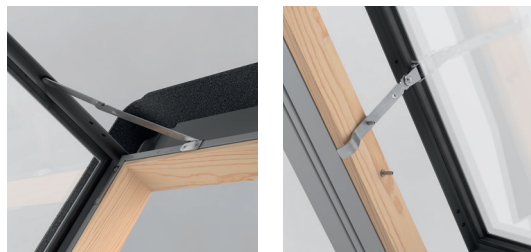

CONTROL+

KFE U SKYLIGHT

APPLICABLE

- In public and domestic buildings
- In unheated, uninhabited spaces like attics, garages, etc.
- In roof pitch range of 15-60°
- Suitable for all common roofing material, up to 90 mm profile height

FEATURES

- Preinstalled roofing foil collar
- Opening restrictor
- The sash can be fixed in 90° open position
- Preinstalled flashing with apron
- Preinstalled foam collar for roofing connection
- Weather and UV resistant
- 14 mm double insulating glazing [3-8-3]
- Galvanized steel handle with two ventilation positions
- 5 years guarantee
- Simple and quick installation

MATERIAL

- Frame: Kiln-dried, FSC certified pine wood
- Fungicide protection
- Aluminium sash profile
- Lead-free, double layer, easy to shape bottom apron
- Available colour variants:
- Grey RAL 7043

AVAILABLE SIZES [CM]