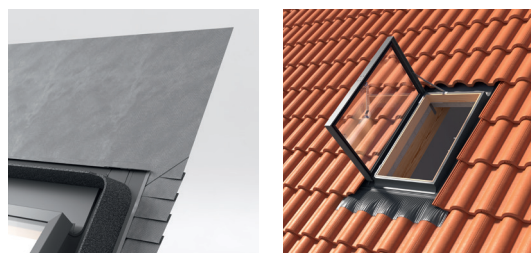

CONTROL+

KFE U SKYLIGHT

APPLICABLE

- In public and domestic buildings
- In unheated, uninhabited spaces like attics, garages, etc.
- In roof pitch range of 15-60°
- Suitable for all common roofing material, up to 90 mm profile height

FEATURES

- Preinstalled roofing foil collar
- Opening restrictor
- The sash can be fixed in 90° open position
- Preinstalled flashing with apron
- Preinstalled foam collar for roofing connection
- Weather and UV resistant
- 14 mm double insulating glazing [3-8-3]
- Galvanized steel handle with two ventilation positions
- 5 years guarantee
- Simple and quick installation

MATERIAL

- Frame: Kiln-dried, FSC certified pine wood
- Fungicide protection
- Aluminium sash profile
- Lead-free, double layer, easy to shape bottom apron
- Available colour variants:
- Grey RAL 7043

AVAILABLE SIZES [CM]