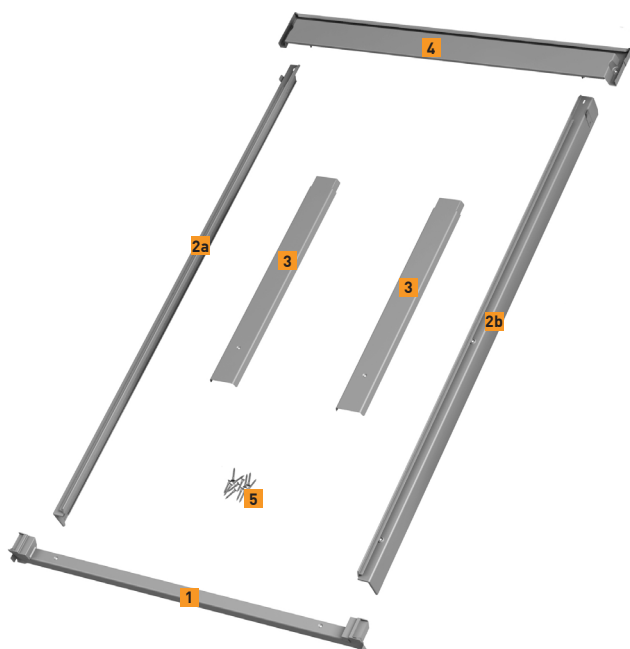

CLADDING SET

CLX

APPLICABLE

- For projects where standard flashing is not applicable
- Compatible with wood and PVC roof windows. *

* Primarily, use the coverings packed with the window!

COMPONENTS

- Bottom frame covering (1)
- Side frame covering, left (2a) and right (2b)
- Upper U profiles (3)
- Top frame covering (4)
- Screws for fixing covering elements

MATERIAL

- Aluminium
- Power coated grey (RAL 7043)

COMPATIBLE WINDOW SIZES:

| | | | | | | | | | | | | | | | |
|-------|-------|--------|-------|--------|-------|--------|--------|--------|--------|--------|--------|---------|---------|--------|---------|
| | | | | | | | | | | | | | | | |
| C2A | C4A | C6A | F4A | F6A | M4A | M6A | M8A | M10A | P6A | P8A | P10A | S6A | S8A | U4A | U8A |
| 55x78 | 55x98 | 55x118 | 66x98 | 66x118 | 78x98 | 78x118 | 78x140 | 78x160 | 94x118 | 94x140 | 94x160 | 114x118 | 114x140 | 134x98 | 134x140 |

**FOR SELECTING RIGHT CLX
PLEASE USE ROOF WINDOWS SIZE CODE.**

www.dakea.com