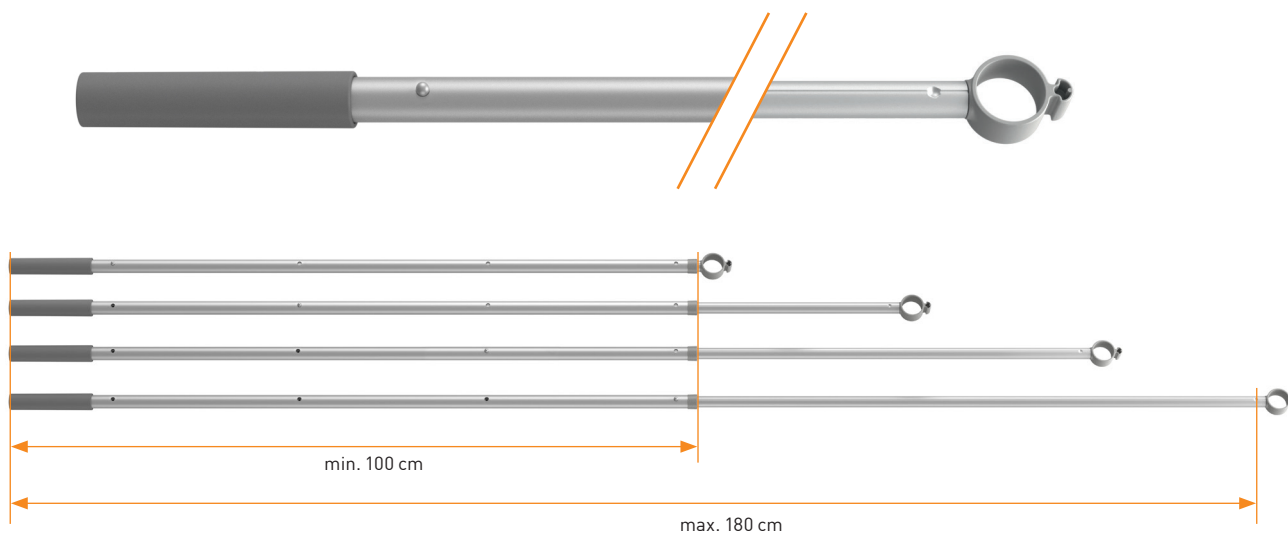

TELESCOPIC OPENER ROD

ZCA200

FEATURES

- Manual roof window and blind opener
- Adjustable length in 4 positions, 100 cm - 180 cm
- Suitable for all bottom handle roof windows (head internal dimension Ø28 mm)
- DUR/DUA blackout blinds can be operated with ZCA200
- PAR/PAA venetian blinds can be operated with ZCA200
- Suitable for opening and closing of ventilation valve of Dakea roof windows
- Multifunctional head
- Plastic end for secure holding

MATERIAL

- Anodized aluminium
- Plastic grip

www.dakea.com