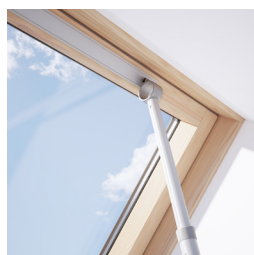

TELESCOPIC OPENER ROD

ZCA200

FEATURES

- Manual roof window and blind opener
- Adjustable length in 4 positions, 100 cm - 180 cm
- Suitable for all bottom handle roof windows (head internal dimension Ø28 mm)
- DUR/DUA blackout blinds can be operated with ZCA200
- PAR/PAA venetian blinds can be operated with ZCA200
- Suitable for opening and closing of ventilation valve of Dakea roof windows
- Multifunctional head
- Plastic end for secure holding

MATERIAL

- Anodized aluminium
- Plastic grip

www.dakea.com