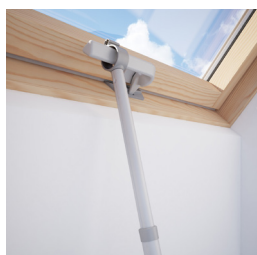

TELESCOPIC OPENER ROD

ZCA200

FEATURES

- Manual roof window and blind opener
- Adjustable length in 4 positions, 100 cm - 180 cm
- Suitable for all bottom handle roof windows (head internal dimension Ø28 mm)
- DUR/DUA blackout blinds can be operated with ZCA200
- PAR/PAA venetian blinds can be operated with ZCA200
- Suitable for opening and closing of ventilation valve of Dakea roof windows
- Multifunctional head
- Plastic end for secure holding

MATERIAL

- Anodized aluminium
- Plastic grip

www.dakea.com