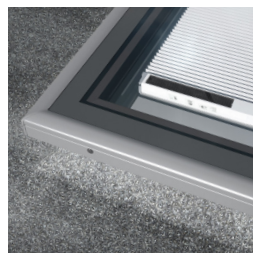

AVAILABLE SIZES [CM]

Size code	0606	0609	0808	0909	0912	1010	1015	1212
Flat roof window opening [cm]	60x60	60x90	80x80	90x90	90x120	100x100	100x150	120x120

1047
Black

1045
White