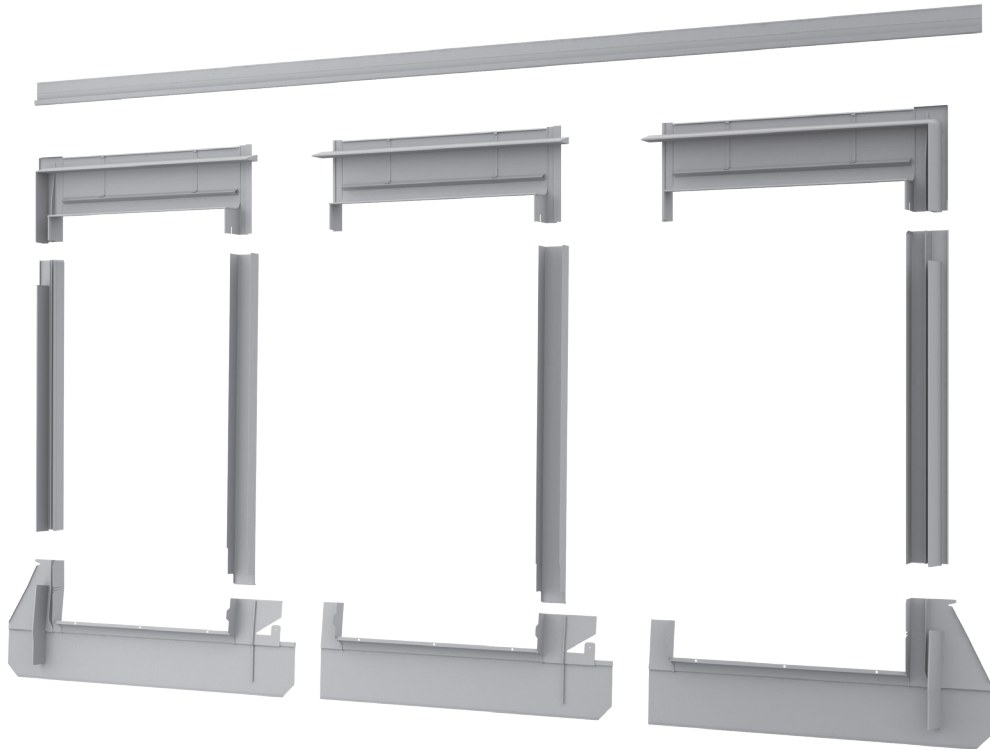

COMBI FLAT TILE FLASHING

FCX

APPLICABLE

- In roof pitch range of 15-90°
- Suitable for interlocking flat tiles between 16-50 mm thickness.
- For roof window horizontal distance of 120 mm

FEATURES

- Perfect watertightness
- Easy installation
- Weather and UV ray resistant
- Lead free components
- Without apron to ensure a perfect seal to flat roofing materials

MATERIAL

- Aluminium
- Powder coated grey, RAL7043

AVAILABLE SIZES [cm]

C2A	C4A	C6A	F4A	F6A	M4A	M6A	M8A	M10A	P6A	P8A	S6A	S8A
55x78	55x98	55x118	66x98	66x118	78x98	78x118	78x140	78x160	94x118	94x140	114x118	114x140

www.dakea.com

COMBI FLASHING SELECTION GUIDE

WINDOW SIZE CODE	13	2	46	5	7
C2A	FCX C2A 13F	FCX C2A 2F	UCX C2A 46FE	UCX C2A 5FE	UCX C2A 7E
C4A	FCX C4A 13F	FCX C4A 2F	UCX C4A 46FE	UCX C4A 5FE	UCX C4A 7E
C6A	FCX C6A 13F	FCX C6A 2F	UCX C6A 46FE	UCX C6A 5FE	UCX C6A 7E
F4A	FCX F4A 13F	FCX F4A 2F	UCX F4A 46FE	UCX F4A 5FE	UCX F4A 7E
F6A	FCX F6A 13F	FCX F6A 2F	UCX F6A 46FE	UCX F6A 5FE	UCX F6A 7E
M4A	FCX M4A 13F	FCX M4A 2F	UCX M4A 46FE	UCX M4A 5FE	UCX M4A 7E
M6A	FCX M6A 13F	FCX M6A 2F	UCX M6A 46FE	UCX M6A 5FE	UCX M6A 7E
M8A	FCX M8A 13F	FCX M8A 2F	UCX M8A 46FE	UCX M8A 5FE	UCX M8A 7E
M10A	FCX M10A 13F	FCX M10A 2F	UCX M10A 46FE	UCX M10A 5FE	UCX M10A 7E
P6A	FCX P6A 13F	FCX P6A 2F	UCX P6A 46FE	UCX P6A 5FE	UCX P6A 7E
P8A	FCX P8A 13F	FCX P8A 2F	UCX P8A 46FE	UCX P8A 5FE	UCX P8A 7E
S6A	FCX S6A 13F	FCX S6A 2F	UCX S6A 46FE	UCX S6A 5FE	UCX S6A 7E
S8A	FCX S8A 13F	FCX S8A 2F	UCX S8A 46FE	UCX S8A 5FE	UCX S8A 7E