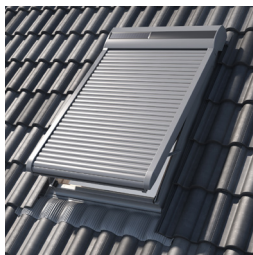

AVAILABLE SIZES [cm]

C2A	C4A	C6A	F4A	F6A	F8A	M4A	M6A	M8A	M10A	P6A	P8A	P10A	S6A	S8A	U4A	U8A
55x78	55x98	55x118	66x98	66x118	66x140	78x98	78x118	78x140	78x160	94x118	94x140	94x160	114x118	114x140	134x98	134x140