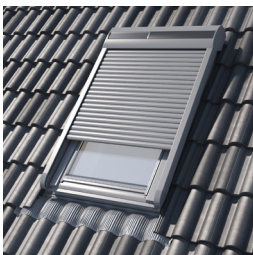

AVAILABLE SIZES [cm]

C2A	C4A	C6A	F4A	F6A	F8A	M4A	M6A	M8A	M10A	P6A	P8A	P10A	S6A	S8A	U4A	U8A
55x78	55x98	55x118	66x98	66x118	66x140	78x98	78x118	78x140	78x160	94x118	94x140	94x160	114x118	114x140	134x98	134x140