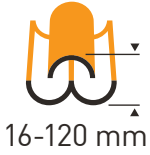

TWIN FLASHING WITH SUPPORT RAFTER

UBX

+UBR

APPLICABLE

- In roof pitch range of 15-90°
- Suitable for twin combi installation for high profiled roofings (up to 120 mm)
- For roof window distance of 18 mm

FEATURES

UBR AVAILABLE SIZES [cm]

UBR 200 B00	UBR 270 B00	UBR 200 B10	UBR 270 B10
200	270	200	270
Lacquered	Lacquered	White	White

www.dakea.com