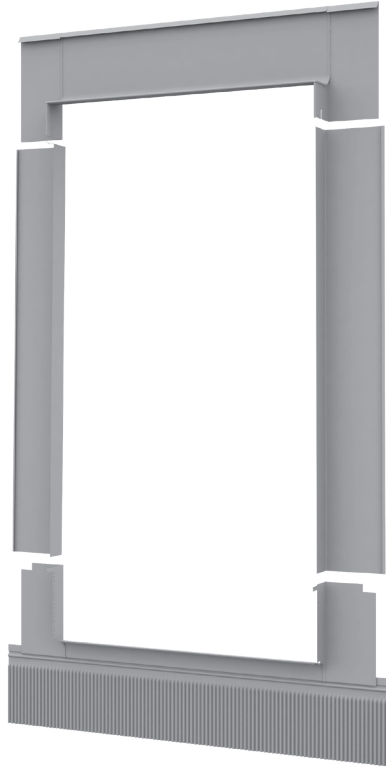

STANDING SEAM FLASHING

KSS

APPLICABLE

- In roof pitch range of 15°-90°
- For special steel roofing materials with standing seam connections
- Developed to fit "click system" steel roofing

FEATURES

- Perfect watertightness
- Easy installation
- Weather and UV ray resistant
- Lead free components
- Packaging contains all the necessary components for the installation. No additional purchase is needed for the installation.

MATERIAL

- Aluminium
- Powder coated grey, RAL7043

AVAILABLE SIZES [cm]

C2A	C4A	F6A	M4A	M6A	M8A	M10A	P6A	P8A	S6A
55x78	55x98	66x118	78x98	78x118	78x140	78x160	94x118	94x140	114x118

www.dakea.com