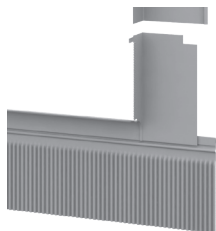

STANDING SEAM FLASHING

KSS

APPLICABLE

- In roof pitch range of 15°-90°
- For special steel roofing materials with standing seam connections
- Developed to fit "click system" steel roofing

FEATURES

- Perfect watertightness
- Easy installation
- Weather and UV ray resistant
- Lead free components
- Packaging contains all the necessary components for the installation. No additional purchase is needed for the installation.

MATERIAL

- Aluminium
- Powder coated grey, RAL7043

AVAILABLE SIZES [cm]

C2A	C4A	F6A	M4A	M6A	M8A	M10A	P6A	P8A	S6A
55x78	55x98	66x118	78x98	78x118	78x140	78x160	94x118	94x140	114x118

www.dakea.com