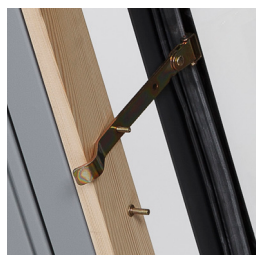

AVAILABLE SIZES [CM]

KFE 4555	KFE 4573	KFE 6565	KFE 8585
45x55	45x73	65x65	85x85