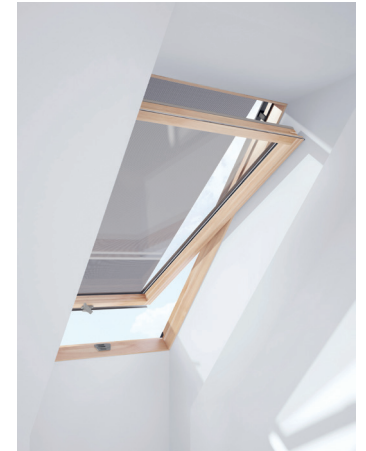

BLINDS

ALMOST 100% BLACKOUT

BLACKOUT BLIND | DUA

FEATURES

- Perfect fit with our roof windows - no adjustments required
- Easy to install - it takes only 5 minutes
- Almost 100% blackout effect
- High quality rubber coated polyester fabric
- The fabric is hard wearing and dirt resistant
- Easy to clean with a damp cloth
- Stop in any position
- Elegant brushed aluminium cover parts
- It improves the U-value up to 0.2 W/m²K (based on CSTB calculation)
- 2 year guarantee

COLOUR

4208 White, 4212 Dark Blue, 4219 Beige, 4232 Petrol Blue, 4233 Yellow, 4249 Black, 4217 Grey, 4213 Red

4212 4219 4208 4233

4232 4249 4217 4213

DIFFUSED LIGHT & PRIVACY

ROLLER BLIND | RHA

FEATURES

- Perfect fit with our roof windows - no adjustments required
- Easy to install - it takes only 5 minutes
- Perfect for dimming the light
- The fabric is translucent polyester
- The fabric is hard wearing and dirt resistant
- Can be used in 3 different positions
- Easy to clean with a damp cloth
- Elegant brushed aluminium cover parts
- 2 year guarantee

COLOUR

4388 White

4388

SHADE AND THERMO-REGULATION

ANTI-HEAT BLIND | MIA

FEATURES

- Perfect fit with our roof windows - no adjustments required
- Easy to install - it takes only 5 minutes
- PVC coated fibreglass fabric
- The cloth is designed to keep the heat out and let a soft light in
- The cloth is UV and water resistant
- Externally fixed to the top of the roof window
- Very easy to operate the blind from the inside
- While using the blind, you can easily open the window and let the air in
- The cloth is 2 cm wider than the pane - more protection with an open window
- 2 year guarantee