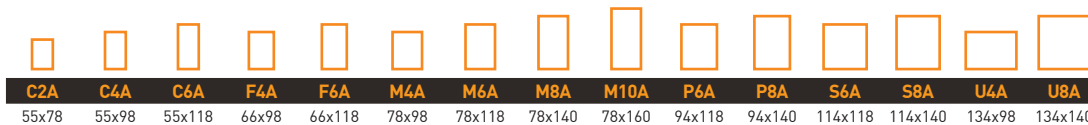

COLOUR

4388 White

4388

SHADE AND THERMO-REGULATION

ANTI-HEAT BLIND | MIA

FEATURES

- Perfect fit with our roof windows - no adjustments required
- Easy to install - it takes only 5 minutes
- PVC coated fibreglass fabric
- The cloth is designed to keep the heat out and let a soft light in
- The cloth is UV and water resistant
- Externally fixed to the top of the roof window
- Very easy to operate the blind from the inside
- While using the blind, you can easily open the window and let the air in
- The cloth is 2 cm wider than the pane - more protection with an open window
- 2 year guarantee

COLOUR

4260 Black

4260

AVAILABLE SIZES [CM]

WHAT DOES MULTIFIT MEAN?

It means that the product is compatible with Dakea, VELUX®, Fakro®, RoofLITE®, Keylite®, Dakstra, Optilight® and Startite® windows.